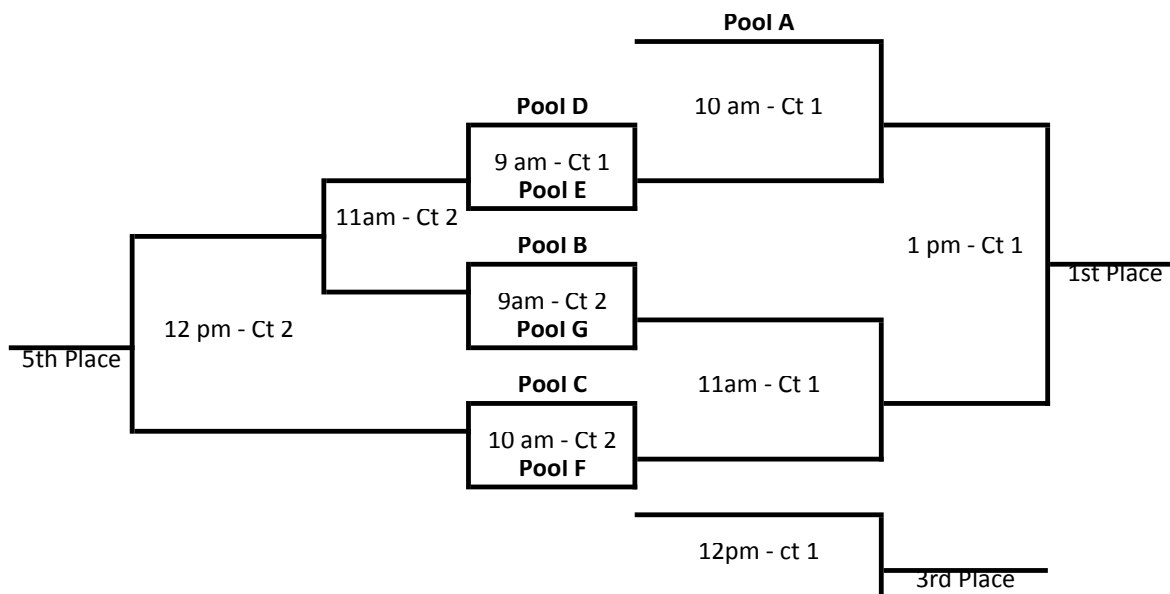

St. Louis Boys Volleyball Classic

Pool Play on Friday, April 1, 2016
Bracket Play on Saturday, April 2, 2016

<u>Pool A</u>	<u>Pool B</u>	<u>Pool C</u>	<u>Pool D</u>
@ Rockwood Summit	@ De Smet Jesuit	@ Chaminade	@ Fort Zumwalt East
Cape Notre Dame	De Smet Jesuit	Lindbergh	Affton
Parkway North	Parkway West	Fort Zumwalt West	Howell North
Pattonville	Northwest	Chaminade	Fort Zumwalt East
Seckman	St. Francis Borgia	Eureka	Duchesne

<u>Pool E</u>	<u>Pool F</u>	<u>Pool G</u>
@CBC	@ Howell Central	@ Rockwood Summit
Parkway Central	St. Mary's	Howell
Fort Zumwalt North	Howell Central	Rockwood Summit
CBC	Ritenour	Mehlville
Parkway South	Bayless	Lutheran South

<u>Pool Play Schedule</u>		
5:00 PM	1 vs 4	2 vs 3
6:00 PM	1 vs 3	2 vs 4
7:00 PM	1 vs 2	3 vs 4

All teams will advance to bracket play on Saturday
#1 goes to Gold Bracket - #2 goes to Silver Bracket
#3 goes to Bronze Bracket - #4 goes to Copper Bracket

All matches of the tournament will be played following standard high school rules (Best 2 of 3 rally scoring, no cap, set 3 will go to 15)

Seeding will be determined by: (1) Win-loss record; (2) head-to-head record, (3) head-to-head point differential, (4) Total points differential. If a tie still exists, a single set to 15 will be played

Seeding based on the end of 2015 season

SATURDAY BRACKETS

2 brackets will be played at Howell Central
1 Bracket will be played at Lutheran South
1 Bracket will be played at TBA

2 COURT BRACKET